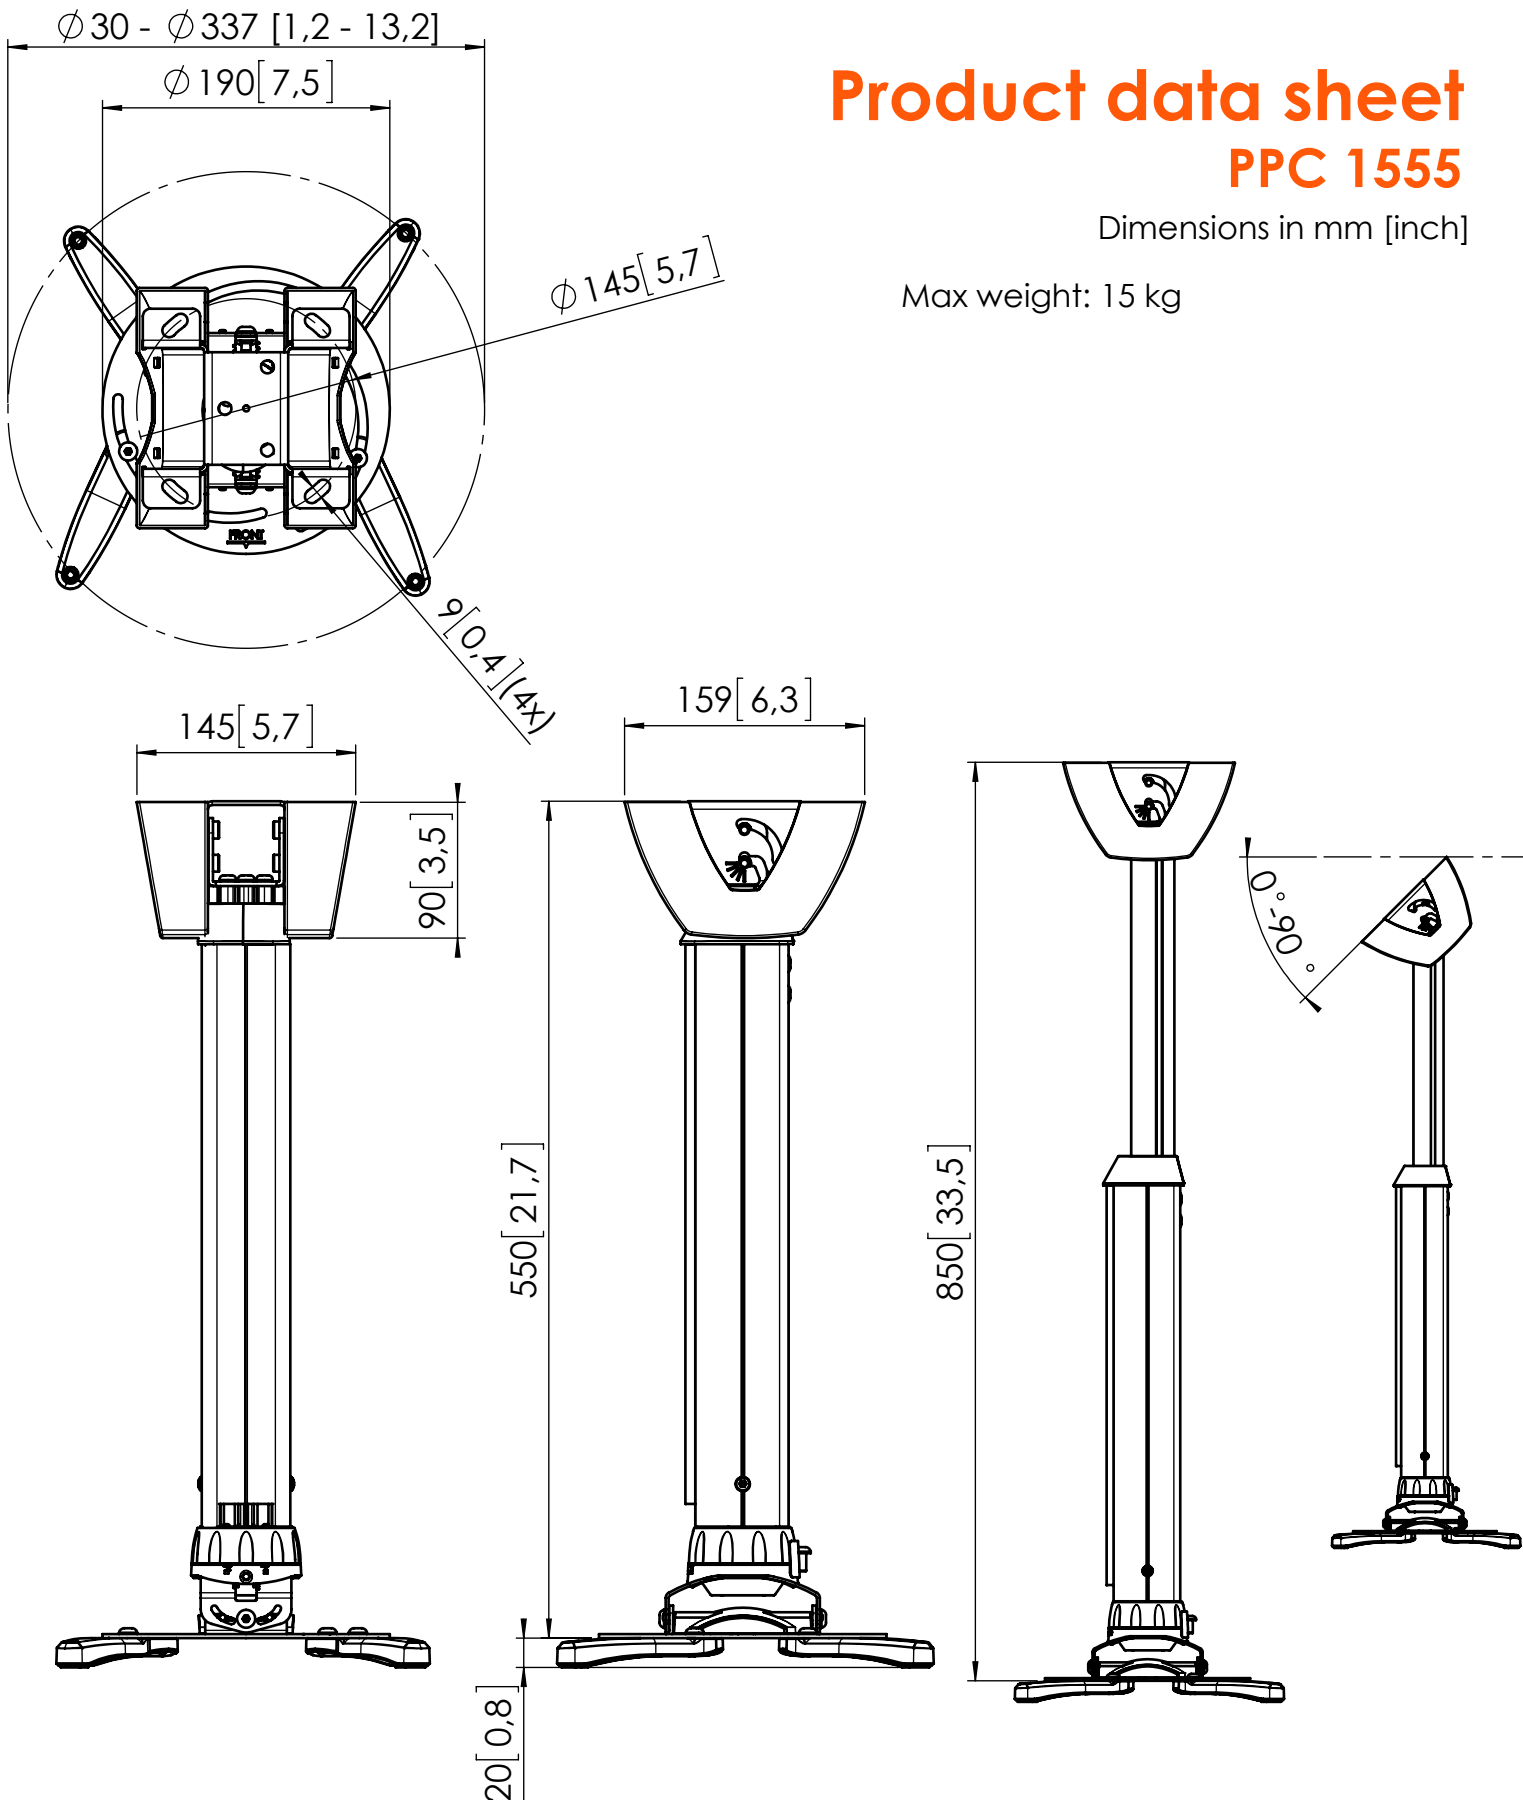

Product data sheet PPC 1555

Dimensions in mm [inch]

Max weight: 15 kg

Note: This document and specifications herein are confidential and the exclusive property of Vogel's Products b.v. Neither this design nor any information contained in this drawing may be reproduced or disclosed to others without written consent of Vogel's Products b.v. The design and information will not be reproduced, copied or used, either in part or in its entirety, as the basis for the manufacture or sale of items without written permission.
Warning: Please study all instructions and illustrations carefully before installation.
 Information in this document is subject to change without further notice.