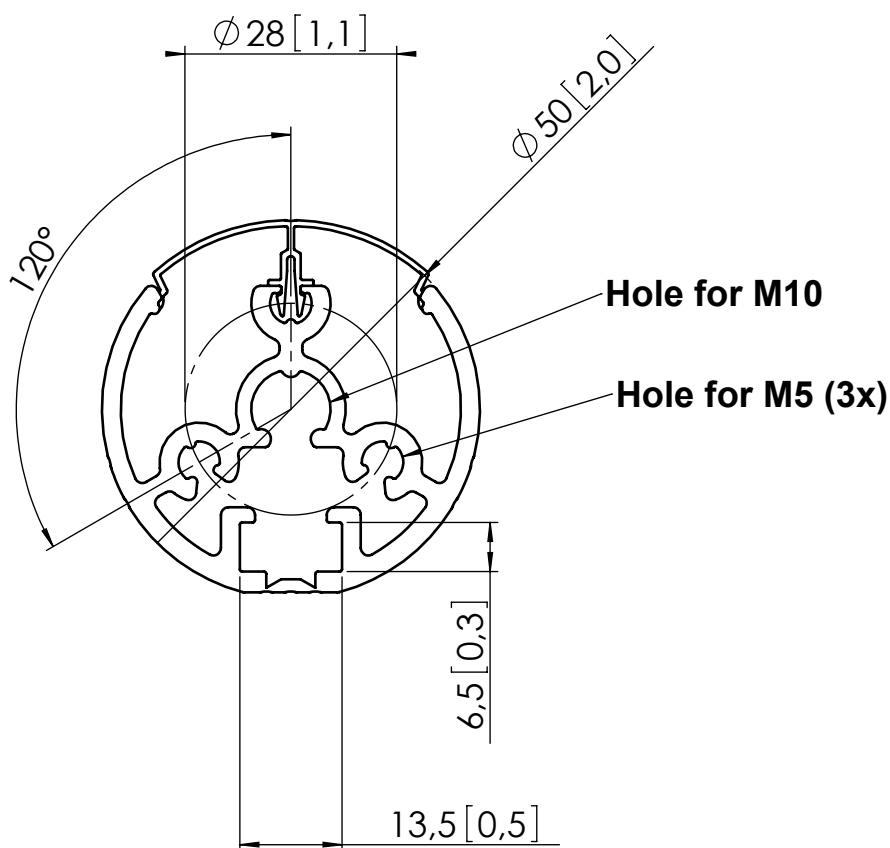

# Product data sheet

Dimensions in mm [inch]

## Assy PUC2130

Max weight 30Kg/33Lbs

Lenght 3mtr.

|    |            |
|----|------------|
| 00 | 10-12-2009 |
|----|------------|

**Note:**  
 This document and specifications herein are confidential and the exclusive property of Vogel's Products b.v. Neither this design nor any information contained in this drawing may be reproduced or disclosed to others without written consent of Vogel's Products b.v. The design and information will not be reproduced, copied or used, either in part or in its entirety, as the basis for the manufacture or sale of items without written permission.