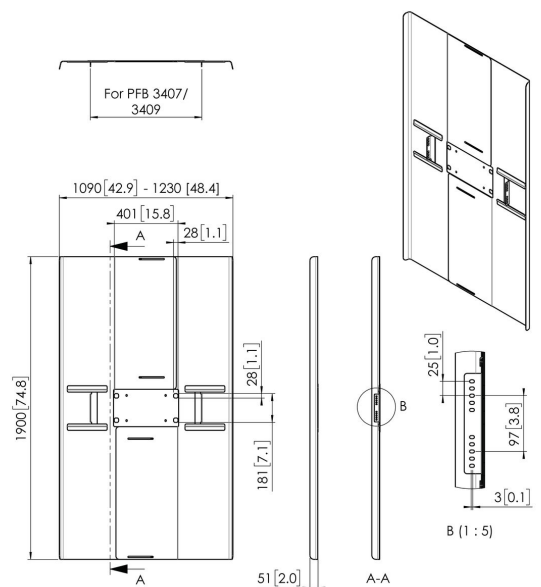

PFA 9164 Back Cover portrait 84-86"

Universal display rear covers are designed to cover the rear of the display, hiding cables and players from view and to prevent for tampering. The rear covers can be used in combination with Connect-it ceiling and Connect-it floor solutions. The PFA 9159, PFA 9161 and PFA 9163 are for double pole landscape mounting. The PFA 9160, PFA 9162 and PFA 9164 are for double pole portrait mounting.

PFA 9164 Back Cover portrait 84-86"

Specifications

Article number (SKU)	7291640
Colour	Black
EAN single box	8712285350726
Guarantee	5 years
Max. screen size (inch)	86
Min. screen size (inch)	84

VOGEL'S HOLDING BV (©)